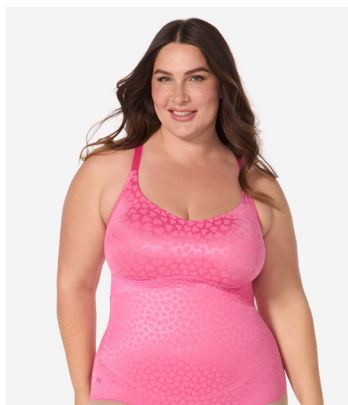

JANUARY

Collection

Simply Smooth Pocket Cami
Deluster Heart Hot Pink
Level 3 Light Support
32-50 \$100

Lace Cami
Deluster Heart Hot Pink
Level 4 Full Support
32-50 \$89

Original Demiette®
Deluster Heart Hot Pink
Level 4 Full Support
32-50 \$65

Athena Cami
Hot Pink
Level 4 Full Support
32-50 \$96

Ultimate Cami
Hot Pink
Level 5 Ultimate Support
32-50 \$95

Lace Lux Demiette®
Hot Pink
Level 4 Full Support
32-50 \$75

Jean Skort
Black
S-3XL \$85

Jean Skort
Indigo
S-3XL \$85