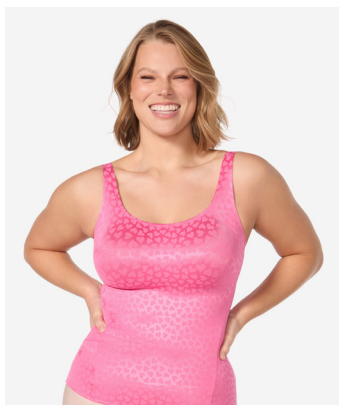

JANUARY

Collection

Simply Smooth Pocket Cami
Deluster Heart Hot Pink
Level 3 Light Support
32-50 \$100

Lace Cami
Deluster Heart Hot Pink
Level 4 Full Support
32-50 \$89

Original Demiette®
Deluster Heart Hot Pink
Level 4 Full Support
32-50 \$65

Athena Cami
Hot Pink
Level 4 Full Support
32-50 \$96

Ultimate Cami
Hot Pink
Level 5 Ultimate Support
32-50 \$95

Lace Lux Demiette®
Hot Pink
Level 4 Full Support
32-50 \$75

Jean Skort
Black
S-3XL \$85

Jean Skort
Indigo
S-3XL \$85