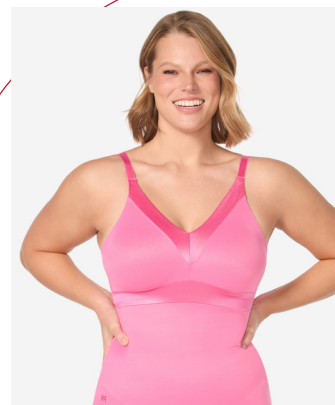

JANUARY

Collection

Simply Smooth Pocket Cami
Deluster Heart Hot Pink
Level 3 Light Support
32-50 \$100

Lace Cami
Deluster Heart Hot Pink
Level 4 Full Support
32-50 \$89

Original Demiette®
Deluster Heart Hot Pink
Level 4 Full Support
32-50 \$65

Athena Cami
Hot Pink
Level 4 Full Support
32-50 \$96

Ultimate Cami
Hot Pink
Level 5 Ultimate Support
32-50 \$95

Lace Lux Demiette®
Hot Pink
Level 4 Full Support
32-50 \$75

Jean Skort
Black
S-3XL \$85

Jean Skort
Indigo
S-3XL \$85